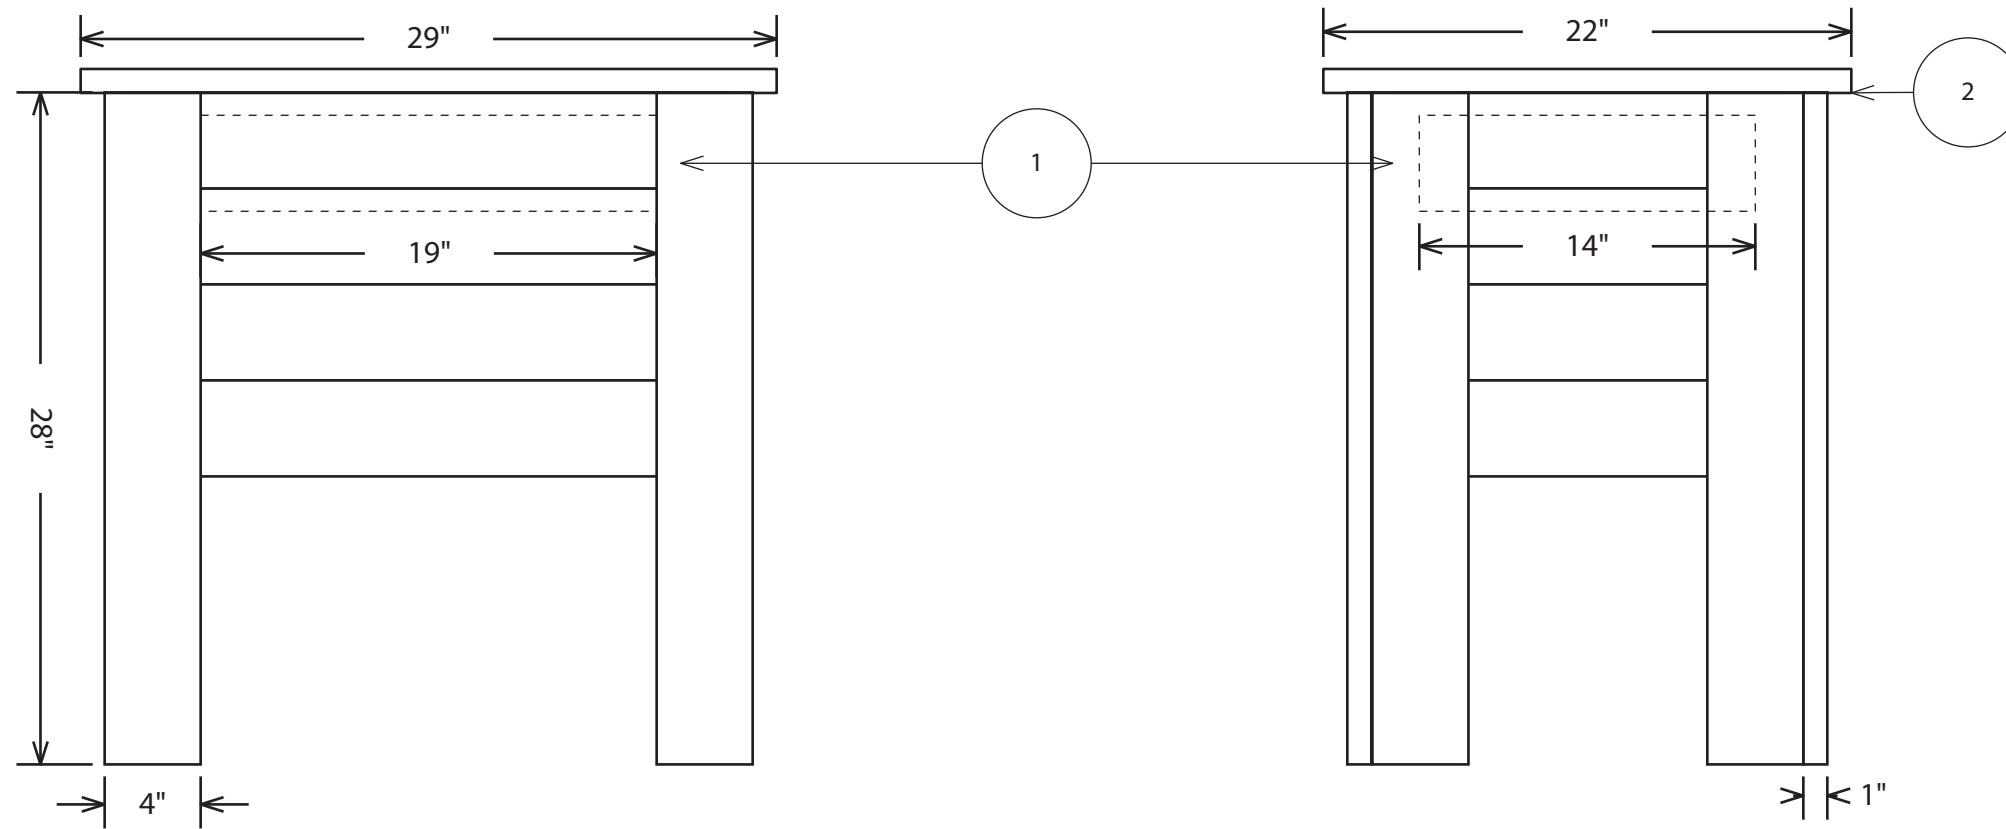

**SIDE VIEW**

**PLANTERS:**  
WITH PLASTIC BIN INSERT

Bins dimensions: 23"W x 16"D x 14"H  
Note: Handles have been cut off

**REQUIRED LUMBER:**

All lengths are 4"wide by 1" thick

- 2x 22"
- 2x 29"
- 2x 19"
- 2x 14"
- 8x 28"
- 8x 25"
- 8x 16"

Use 1 3/4" treated deck screws  
Pre-drill holes to prevent splitting

- 1- Stopper board placed on inside of box to hold bin in place. 1" below top of legs
- 2- 1" Overhang on all sides
- 3- 45° angle optional

**TOP VIEW**